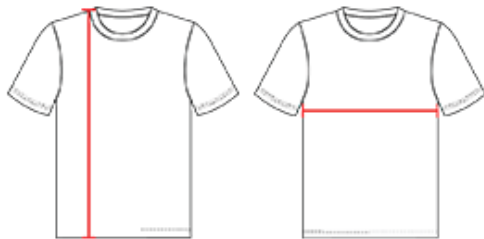

JLJRC A ADULT ADULT COLLEGIATE SINGLE PLY REVERSIBLE JERSEY

- Great hand and durability
- Waist length jersey with wide cap shoulder design
- Cover hemmed armholes and bottom
- Modified V-Neck (slightly rounded)
- All seams reinforced with feld seaming for appearance and additional strength and durability
- Available in sizes S-3XL

COLORS

NA | Custom

SPECIFICATIONS

Piece Weight
measured in pounds

Case Count
of units per case

HOW TO MEASURE

These product specifications reference a product's measurements. For sizing information and guidance, please reference our sizing charts.

BODY LENGTH

Measured on the front from the shoulder/neck intersection to the bottom of the garment.

CHEST WIDTH

Measured across the chest, 1" below the armhole seam.