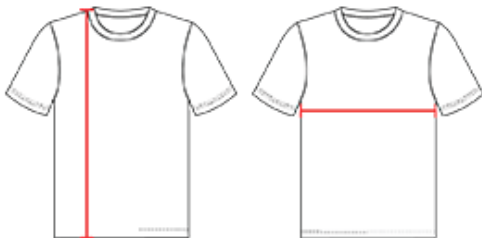

#BS0110 YOUTH SUBLIMATED SLEEVELESS YOUTH TEE

- 100% Polyester moisture management/odor protection performance fabric
- Badger Sport paneled shoulder for maximum movement
- Self-fabric collar
- Double-needle hem
- Same fit as Badger 213000 B-Core Sleeveless Youth Tee

COLORS

NA | WH

SPECIFICATIONS

Piece Weight
measured in pounds

Case Count
of units per case

HOW TO MEASURE

These product specifications reference a product's measurements. For sizing information and guidance, please reference our sizing charts.

BODY LENGTH

Measured on the front from the shoulder/neck intersection to the bottom of the garment.

CHEST WIDTH

Measured across the chest, 1" below the armhole seam.