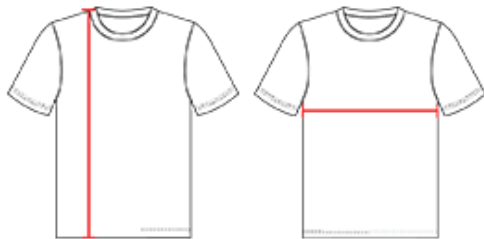

#BS0240 YOUTH SUBLIMATED SLEEVELESS YOUTH HOOD TEE

- 100% Polyester moisture management/antimicrobial performance fabric
- Badger Sport paneled shoulder for maximum movement
- Self-fabric hood. No drawcord.
- Double-needle hem
- Same mt as Badger 210800 B-Core Sleeveless Youth Hood Tee

COLORS

NA | WH

SPECIFICATIONS

Piece Weight
measured in pounds

Case Count
of units per case

HOW TO MEASURE

These product specifications reference a product's measurements.
For sizing information and guidance, please reference our sizing charts.

BODY LENGTH

Measured on the front from the shoulder/neck intersection to the bottom of the garment.

CHEST WIDTH

Measured across the chest, 1" below the armhole seam.