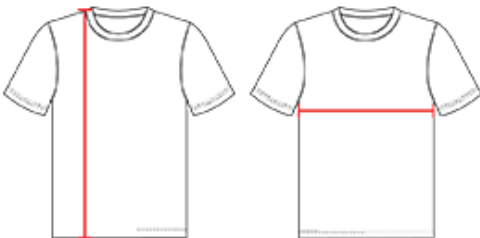

HOW TO MEASURE

These product specifications reference a product's measurements. For sizing information and guidance, please reference our sizing charts.

BODY LENGTH

Measured on the front from the shoulder/neck intersection to the bottom of the garment.

CHEST WIDTH

Measured across the chest, 1" below the armhole seam.