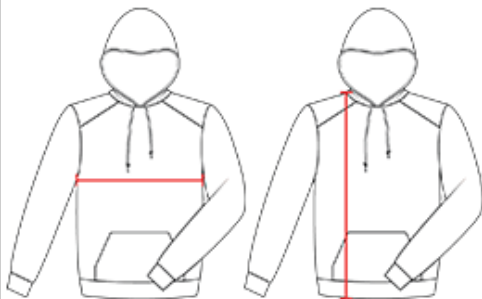

HOW TO MEASURE

These product specifications reference a product's measurements. For sizing information and guidance, please reference our sizing charts.

BODY LENGTH

Measured on the front from the shoulder/neck intersection to the bottom of the garment.

CHEST WIDTH

Measured across the chest, 1" below the armhole seam.