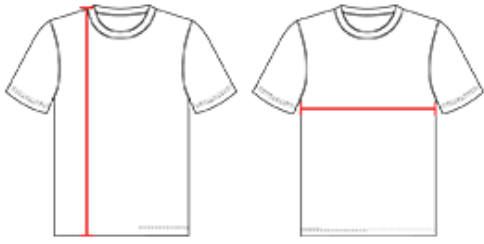

282000 YOUTH B-TECH YOUTH TEE

- Badger heat seal logo on left sleeve
- Self-fabric collar
- Badger Sport paneled shoulder for maximum movement
- Soft cotton-like feel
- 94% Polyester / 6% Spandex moisture management/antimicrobial performance fabric
- Double-needle hem

COLORS

SPECIFICATIONS

COLOR	XS	S	M	L	XL
Piece Weight measured in pounds	0.24	0.24	0.24	0.24	0.24
Spec Body Length measured in inches	21	23	25	26	27
Spec Chest Width measured in inches	15	16	17	18	19
Case Count # of units per case	36	36	36	36	36

HOW TO MEASURE

These product specifications reference a product's measurements.
For sizing information and guidance, please reference our sizing charts.

BODY LENGTH

Measured on the front from the shoulder/neck intersection to the bottom of the garment.