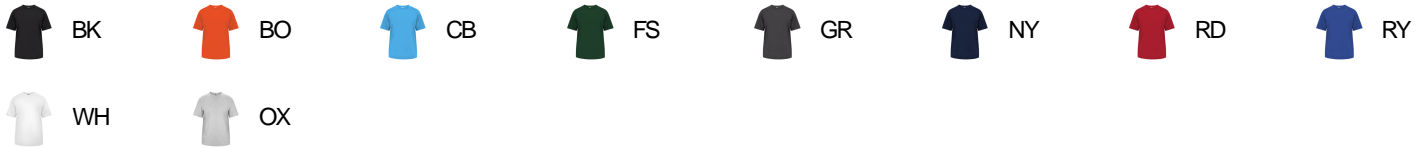

282000 YOUTH B-TECH YOUTH TEE

- Badger heat seal logo on left sleeve
- Self-fabric collar
- Badger Sport paneled shoulder for maximum movement
- Soft cotton-like feel
- 94% Polyester / 6% Spandex moisture management/antimicrobial performance fabric
- Double-needle hem

COLORS

SPECIFICATIONS

COLOR	XS	S	M	L	XL
Piece Weight measured in pounds	0.24	0.24	0.24	0.24	0.24
Spec Body Length measured in inches	21	23	25	26	27
Spec Chest Width measured in inches	15	16	17	18	19
Case Count # of units per case	36	36	36	36	36