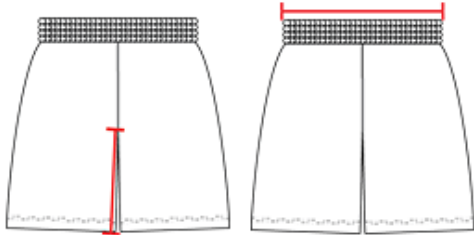

#BS0019 ADULT SUBLIMATED 9" POCKETED SHORT

- 100% polyester moisture management/antimicrobial performance fabric
- 2" Covered elastic waistband and drawcord
- Athletic cut and superior mt
- Two deep side seam pockets
- Double-needle hem
- 9" inseam
- Same mt as Badger 410900 B-Core Short

COLORS

NA | WH

SPECIFICATIONS

Piece Weight
measured in pounds

Case Count
of units per case

HOW TO MEASURE

These product specifications reference a product's measurements. For sizing information and guidance, please reference our sizing charts.

INSEAM

Measured from crotch point to bottom leg opening.

WAIST WIDTH

Measured across the top of the waist opening.