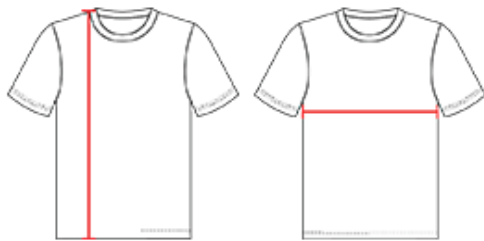

J5JC1W WOMEN'S WOMEN'S SHORT SLEEVE CREW NECK TECH TEE

- Sublimated neck trim on crew neck
- Jersey is self-material
- Set-in sleeves
- Cover seamed finish for appearance and reinforcement

COLORS

NA | WH

SPECIFICATIONS

COLOR	XS	S	M	L	XL	2XL	3XL
Piece Weight measured in pounds	0.30	0.30	0.30	0.30	0.40	0.45	0.45
Case Count # of units per case	1	1	1	1	1	1	1

HOW TO MEASURE

These product specifications reference a product's measurements. For sizing information and guidance, please reference our sizing charts.

BODY LENGTH

Measured on the front from the shoulder/neck intersection to the bottom of the garment.

CHEST WIDTH

Measured across the chest, 1" below the armhole seam.