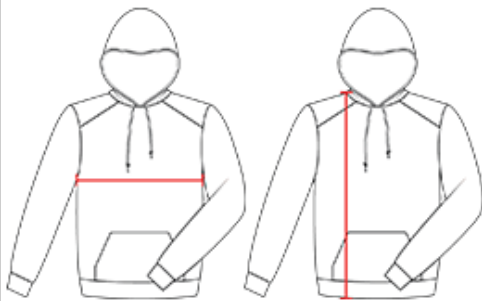

#BS1060 ADULT

SUBLIMATED PERFORMANCE FLEECE FULL ZIP HOOD

- 100% Polyester fleece fabric
- Self-fabric hood with drawcord
- Self-fabric cuffs & waistband
- Full length zipper
- Front pouch pocket
- Badger sport shoulder for maximum movement
- Badger logo on left sleeve
- Badger Athletic Fit

COLORS

NA | Custom

SPECIFICATIONS

Piece Weight
measured in pounds

Case Count
of units per case

HOW TO MEASURE

These product specifications reference a product's measurements. For sizing information and guidance, please reference our sizing charts.

BODY LENGTH

Measured on the front from the shoulder/neck intersection to the bottom of the garment.

CHEST WIDTH

Measured across the chest, 1" below the armhole seam.