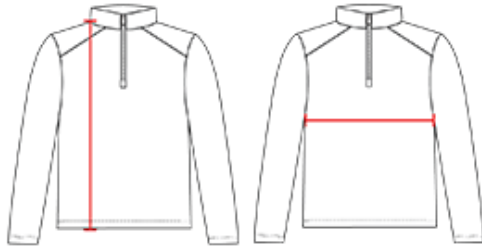

These product specifications reference a product's measurements. For sizing information and guidance, please reference our sizing charts.

BODY LENGTH

Measured on the front from the shoulder/neck intersection to the bottom of the garment.

CHEST WIDTH

Measured across the chest, 1" below the armhole seam.