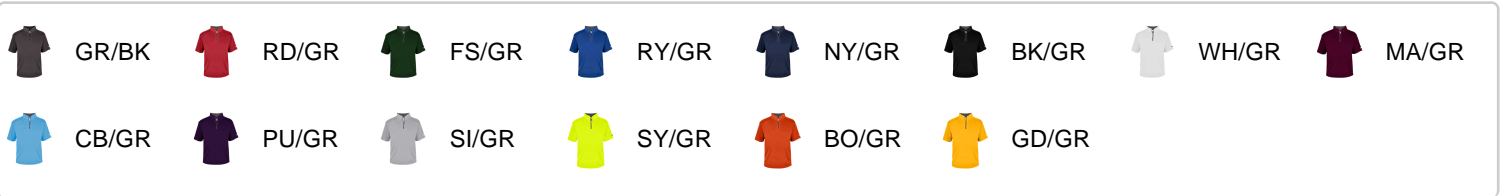

# # 419900 MEN'S B-CORES/S1/4ZIP

- Badger heat seal logo on left sleeve
- Badger Sport paneled shoulder for maximum movement
- 100% polyester moisture management/odor protection performance fabric
- Contrast zipper and inner collar
- Double-needle hem
- Self-fabric collar with 8" locking zipper

## COLORS