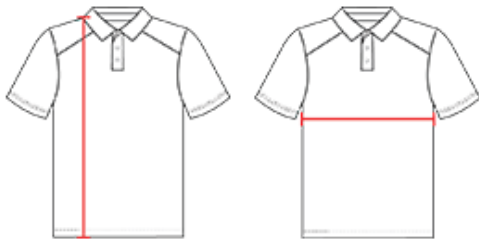

COLORS

NA | WH

SPECIFICATIONS

Piece Weight
measured in pounds

Case Count
of units per case

HOW TO MEASURE

These product specifications reference a product's measurements. For sizing information and guidance, please reference our sizing charts.

BODY LENGTH

Measured on the front from the shoulder/neck intersection to the bottom of the garment.

CHEST WIDTH

Measured across the chest, 1" below the armhole seam.