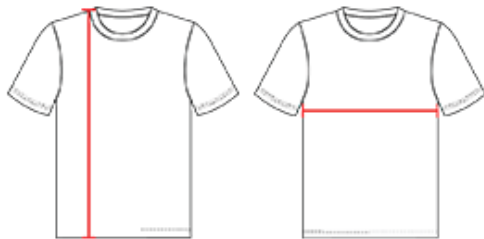

#BS0240 YOUTH SUBLIMATED SLEEVELESS YOUTH HOOD TEE

- 100% Polyester moisture management/odor protection performance fabric
- Badger Sport paneled shoulder for maximum movement
- Self-fabric hood. No drawcord.
- Double-needle hem
- Same mt as Badger 210800 B-Core Sleeveless Youth Hood Tee

COLORS

NA | WH

SPECIFICATIONS

Piece Weight
measured in pounds

Case Count
of units per case

HOW TO MEASURE

These product specifications reference a product's measurements. For sizing information and guidance, please reference our sizing charts.

BODY LENGTH

Measured on the front from the shoulder/neck intersection to the bottom of the garment.

CHEST WIDTH

Measured across the chest, 1" below the armhole seam.