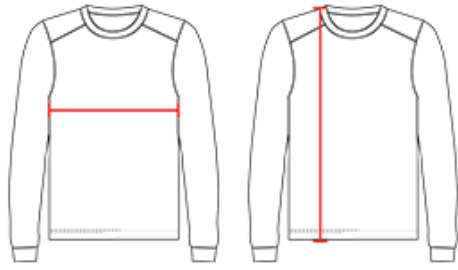

415400 MEN'S HOOKL/STEE

- Badger heat seal logo on left sleeve
- Contrast side and sleeve panel inserts
- 100% polyester moisture management/antimicrobial performance fabric
- Double-needle hem
- Self-fabric collar and cuffs

COLORS

SPECIFICATIONS

Color	S	M	L	XL	2XL	3XL	4XL
Piece Weight measured in pounds	0.36	0.36	0.36	0.36	0.36	0.36	0.36
Spec Body Length measured in inches	29 1/2	30 1/2	31 1/2	32 1/2	33 1/2	34 1/2	35 1/2
Spec Chest Width measured in inches	19	21	23	25	27	29	31
Case Count # of units per case	36	36	36	36	36	24	24

HOW TO MEASURE

These product specifications reference a product's measurements. For sizing information and guidance, please reference our sizing charts.

BODY LENGTH

Measured on the front from the shoulder/neck intersection to the bottom of the garment.