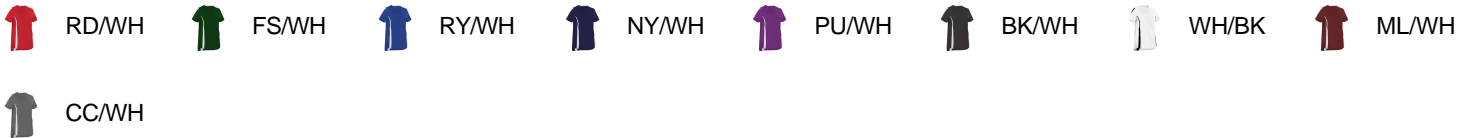

# # 506CAWY GIRLS' GIRLSFASTPITCHCREWNECKJERSEY

- 100% Extreme Micromber Cationic Colorfast Polyester With Moisture Management Fibers
- Solid Color Extreme Micromber Body
- Contrast Color Side Inserts (On Both Front And Back) That Begin At The Bottom Of Shirt And Extend Up To Middle Of Inset Sleeves Coming To A Point

## COLORS