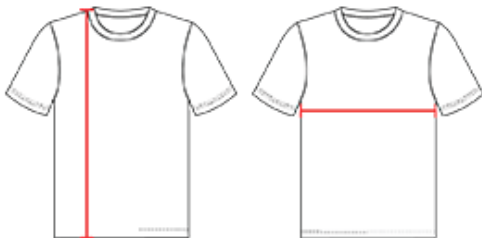

COLORS

NA | WH

SPECIFICATIONS

Piece Weight
measured in pounds

Case Count
of units per case

HOW TO MEASURE

These product specifications reference a product's measurements. For sizing information and guidance, please reference our sizing charts.

BODY LENGTH

Measured on the front from the shoulder/neck intersection to the bottom of the garment.

CHEST WIDTH

Measured across the chest, 1" below the armhole seam.