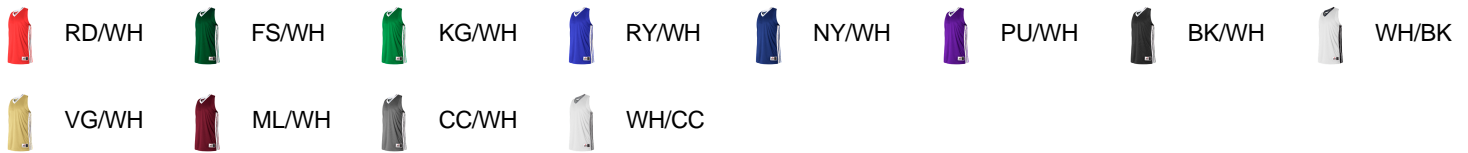

538JW WOMEN'S WOMENSSINGLEPLYBASKETBALL JERSEY

- 100% Extreme Micromber Cationic Colorfast Polyester With Moisture Management Fibers
- Ultra Lightweight
- Single Ply Game Jersey
- Slim Fit Silhouette To Enhance Movement

COLORS

SPECIFICATIONS

	XS	S	M	L	XL	2XL
Piece Weight measured in pounds	0.51	0.51	0.51	0.51	0.51	0.51
Case Count # of units per case	96	200	200	200	96	96

HOW TO MEASURE

These product specifications reference a product's measurements. For sizing information and guidance, please reference our sizing charts.