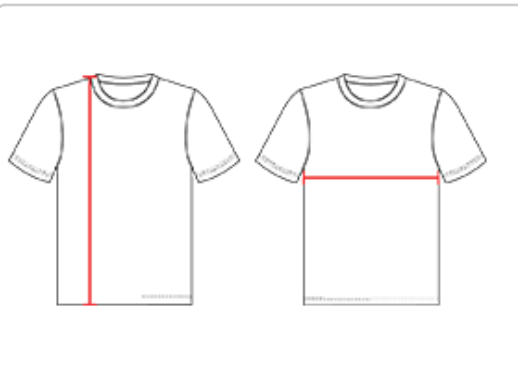

#192400 YOUTH 2B1 SLEEVELESS YOUTH TEE

- 100% polyester moisture management/antimicrobial performance fabric
- Built-in self-fabric mask can easily be pulled over face to act as a barrier to the exterior environment
- Built-in mask contours and conforms to the face and has ear holes to provide maximum comfort and stability
- Badger Sport paneled shoulder for maximum movement
- Double-needle hem
- Badger heat seal logo on center back mask
- NFHS approved while Covid restrictions in place
- Patent Pending
- Note: We are not able to accept returns on this style

COLORS

SPECIFICATIONS

COLOR	XS	S	M	L	XL
Piece Weight measured in pounds	3.00	3.00	3.00	3.00	3.00
Spec Body Length measured in inches	21	23	25	26	27
Spec Chest Width measured in inches	15	16	17	18	19
Case Count # of units per case	36	36	36	36	36

HOW TO MEASURE

These product specifications reference a product's measurements. For sizing information and guidance, please reference our sizing charts.

BODY LENGTH

Measured on the front from the shoulder/neck intersection to the bottom of the garment.

CHEST WIDTH

Measured across the chest, 1" below the armhole seam.