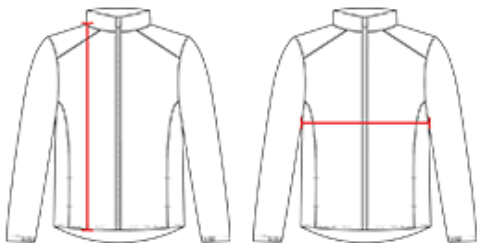

#792200 WOMEN'S SPRINT OUTER-CORE WOMEN'S JACKET

- 100% Polyester fabric
- Contrasting inside hood"
- " front and back yoke and sleeve inserts
- Self-fabric hood with drawcord and full length locking zipper
- Two front zipper pockets with headset opening
- Soft elastic binding on sleeve and bottom hem
- Drop tail hem
- Badger "B" woven loop label on bottom hem

COLORS

SPECIFICATIONS

	XS	S	M	L	XL	2XL
Piece Weight measured in pounds	0.00	0.00	0.00	0.00	0.00	0.00
Case Count # of units per case	1	1	1	1	1	1

HOW TO MEASURE

These product specifications reference a product's measurements. For sizing information and guidance, please reference our sizing charts.

BODY LENGTH

Measured on the front from the shoulder/neck intersection to the bottom of the garment.

CHEST WIDTH

Measured across the chest, 1" below the armhole seam.