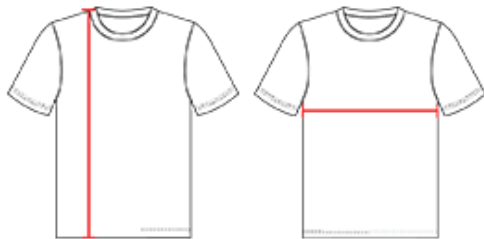

BS0120 WOMEN'S SUBLIMATED SLEEVELESS WOMEN'S TEE

- 100% Polyester moisture management/antimicrobial performance fabric
- Badger Sport paneled shoulder for maximum movement
- Self-fabric lap v-neck collar
- Double-needle hem
- Same mt as Badger 416300 B-Core Sleeveless Women's Tee

COLORS

NA | WH

SPECIFICATIONS

Piece Weight
measured in pounds

Case Count
of units per case

HOW TO MEASURE

These product specifications reference a product's measurements.
For sizing information and guidance, please reference our sizing charts.

BODY LENGTH

Measured on the front from the shoulder/neck intersection to the bottom of the garment.

CHEST WIDTH

Measured across the chest, 1" below the armhole seam.