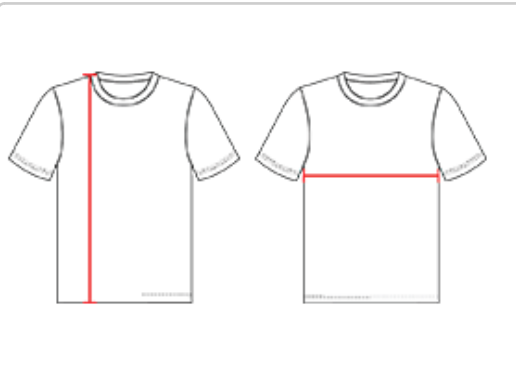

HOW TO MEASURE

These product specifications reference a product's measurements. For sizing information and guidance, please reference our sizing charts.

BODY LENGTH

Measured on the front from the shoulder/neck intersection to the bottom of the garment.

CHEST WIDTH

Measured across the chest, 1" below the armhole seam.