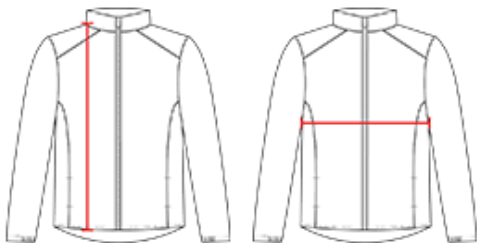

265000 YOUTH SOFTSHELL SPORT YOUTH JACKET

- 90% Polyester/10% Spandex soft shell fabric
- Badger sport shoulder for maximum movement
- Self-fabric collar with full length locking zipper
- Front covered zip pockets with headset opening
- Cuffs feature smooth hem front with elastic on back half
- Bungee cord and hidden toggle on left side Drop-tail hem Embroidered Badger logo on left sleeve

COLORS

SPECIFICATIONS

	XS	S	M	L	XL
Piece Weight measured in pounds	0.00	0.00	0.00	0.00	0.00
Case Count # of units per case	1	1	1	1	1

HOW TO MEASURE

These product specifications reference a product's measurements. For sizing information and guidance, please reference our sizing charts.

BODY LENGTH

Measured on the front from the shoulder/neck intersection to the bottom of the garment.

CHEST WIDTH

Measured across the chest, 1" below the armhole seam.