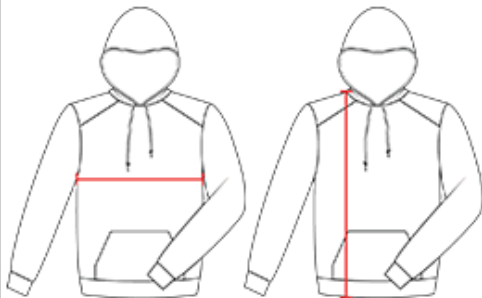

HOW TO MEASURE

These product specifications reference a product's measurements. For sizing information and guidance, please reference our sizing charts.

BODY LENGTH

Measured on the front from the shoulder/neck intersection to the bottom of the garment.

CHEST WIDTH

Measured across the chest, 1" below the armhole seam.