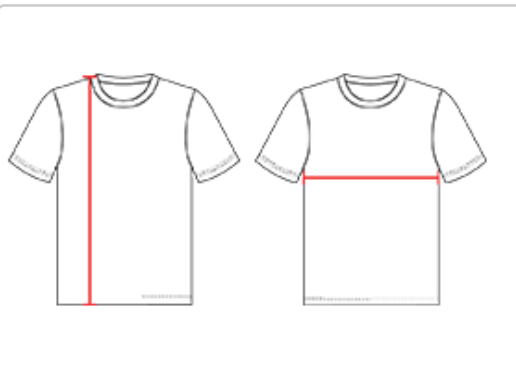

423500 MEN'S BREAKOUT HOOD TEE

- 100% Polyester moisture management/antimicrobial performance fabric
- Contrast textured shoulder and sleeves
- Badger Sport paneled shoulder for maximum movement
- Self-fabric hood
- Double-needle hem
- Badger heat seal logo on left sleeve

COLORS

SPECIFICATIONS

	XS	S	M	L	XL	2XL	3XL	4XL
Piece Weight measured in pounds	0.00	0.00	0.00	0.00	0.00	0.00	0.00	0.00
Case Count # of units per case	1	1	1	1	1	1	1	1

HOW TO MEASURE

These product specifications reference a product's measurements. For sizing information and guidance, please reference our sizing charts.

BODY LENGTH

Measured on the front from the shoulder/neck intersection to the bottom of the garment.

CHEST WIDTH

Measured across the chest, 1" below the armhole seam.