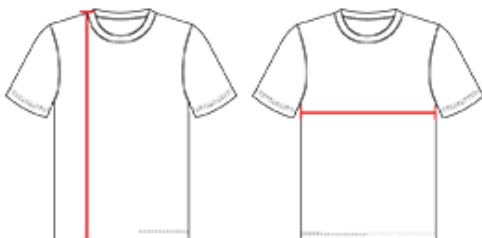

HOW TO MEASURE

These product specifications reference a product's measurements. For sizing information and guidance, please reference our sizing charts.

BODY LENGTH

Measured on the front from the shoulder/neck intersection to the bottom of the garment.

CHEST WIDTH

Measured across the chest, 1" below the armhole seam.