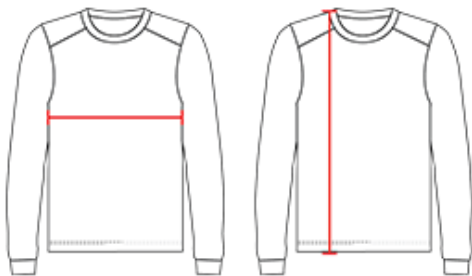

HOW TO MEASURE

These product specifications reference a product's measurements. For sizing information and guidance, please reference our sizing charts.

BODY LENGTH

Measured on the front from the shoulder/neck intersection to the bottom of the garment.

CHEST WIDTH

Measured across the chest, 1" below the armhole seam.