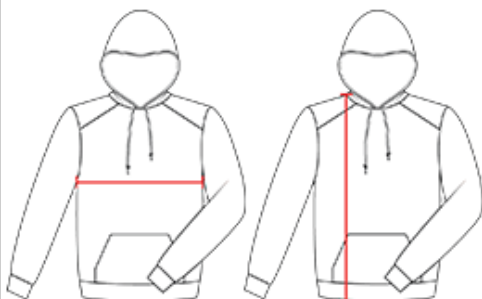

HOW TO MEASURE

These product specmctions reference a product's measurements.
For sizing information and guidance, please reference our sizing charts.

BODY LENGTH

Measured on the front from the shoulder/neck intersection to the bottom of the garment.

CHEST WIDTH

Measured across the chest, 1" below the armhole seam.