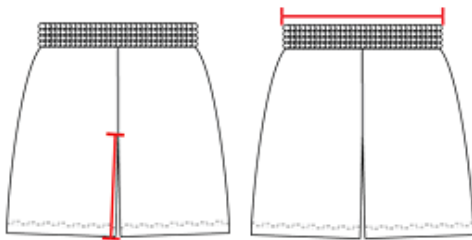

HOW TO MEASURE

These product specifications reference a product's measurements. For sizing information and guidance, please reference our sizing charts.

INSEAM

Measured from crotch point to bottom leg opening.

WAIST WIDTH

Measured across the top of the waist opening.