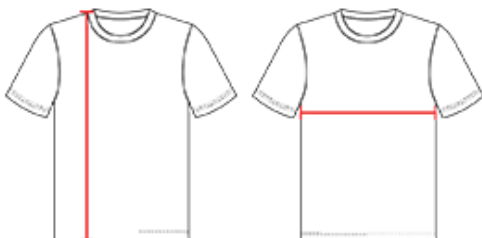

#220200 YOUTH LINKYOUTHTEE

- 100% polyester moisture management/antimicrobial performance fabric
- Sublimated back body
- Badger sport shoulder for maximum movement
- Self-fabric collar
- Double-needle hem
- Badger heat seal logo on left sleeve

COLORS

SPECIFICATIONS

	XS	S	M	L	XL
Piece Weight measured in pounds	0.25	0.25	0.25	0.25	0.25
Spec Body Length measured in inches	21	23	25	26	27
Spec Chest Width measured in inches	15	16	17	18	19
Case Count # of units per case	36	36	36	36	36

HOW TO MEASURE

These product specifications reference a product's measurements. For sizing information and guidance, please reference our sizing charts.

BODY LENGTH

Measured on the front from the shoulder/neck intersection to the bottom of the garment.

CHEST WIDTH

Measured across the chest, 1" below the armhole seam.