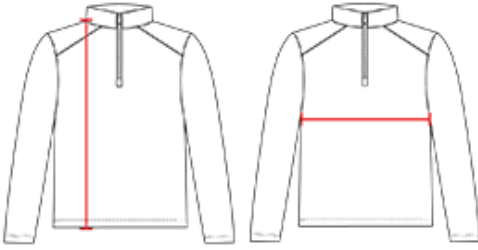

419900 MEN'S B-CORES/S1/4ZIP

- Badger heat seal logo on left sleeve
- Badger Sport paneled shoulder for maximum movement
- 100% polyester moisture management/odor protection performance fabric
- Contrast zipper and inner collar
- Double-needle hem
- Self-fabric collar with 8" locking zipper

COLORS

SPECIFICATIONS

	XS	S	M	L	XL	2XL	3XL	4XL
Piece Weight measured in pounds	0.36	0.36	0.36	0.36	0.36	0.36	0.36	0.36
Spec Body Length measured in inches	26	27	28	29	30	31	32	33
Spec Chest Width measured in inches	18	19	21	23	25	27	29	31
Case Count # of units per case	36	36	36	36	36	36	24	24

HOW TO MEASURE

These product specifications reference a product's measurements.
For sizing information and guidance, please reference our sizing charts.

BODY LENGTH

Measured on the front from the shoulder/neck intersection to the bottom of the garment.