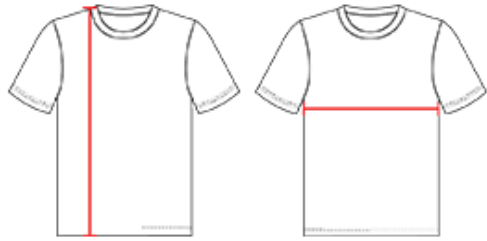

419600 WOMEN'S BLEND WOMEN'S TEE

- Badger heat seal logo on left sleeve
- Self-fabric collar
- Badger Sport paneled shoulder for maximum movement
- Double-needle hem
- 100% Sublimated Polyester moisture management/odor protection fabric

COLORS

SPECIFICATIONS

| | XS | S | M | L | XL | 2XL |
|---|------|------|------|------|------|------|
| Piece Weight measured in pounds | 0.36 | 0.36 | 0.36 | 0.36 | 0.36 | 0.36 |
| Spec Body Length measured in inches | 25 | 26 | 27 | 28 | 29 | 30 |
| Spec Chest Width measured in inches | 16 | 17.5 | 19 | 21 | 23 | 25 |
| Case Count # of units per case | 36 | 36 | 36 | 36 | 36 | 36 |

HOW TO MEASURE

These product specifications reference a product's measurements. For sizing information and guidance, please reference our sizing charts.

BODY LENGTH

Measured on the front from the shoulder/neck intersection to the bottom of the garment.