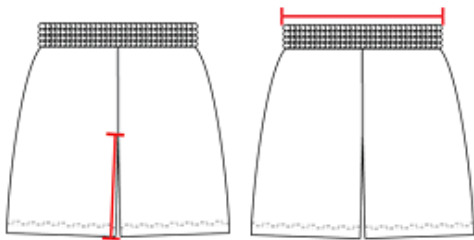

420600 MEN'S OMBRE SHORT

- 100% Sublimated Polyester moisture management/ antimicrobial performance fabric
- Athletic cut & superior mt
- Double-needle hem
- 2 inches Covered elastic waistband & drawcord
- Badger heat seal logo on left hip

COLORS

SPECIFICATIONS

	XS	S	M	L	XL	2XL	3XL	4XL
Piece Weight measured in pounds	0.00	0.00	0.00	0.00	0.00	0.00	0.00	0.00
Case Count # of units per case	1	1	1	1	1	1	1	1

HOW TO MEASURE

These product specifications reference a product's measurements. For sizing information and guidance, please reference our sizing charts.

INSEAM

Measured from crotch point to bottom leg opening.

WAIST WIDTH

Measured across the top of the waist opening.