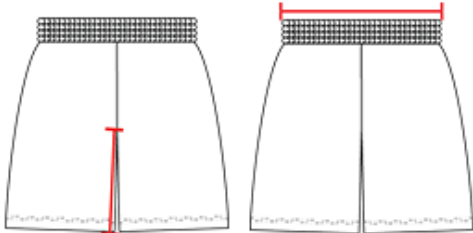

214600 YOUTH B-CORE 4" POCKETED YOUTH SHORT

- 100% Polyester moisture management/odor protection performance fabric
- 2" Covered elastic waistband
- Two deep side seam pockets - Double-needle hem
- 4" inseam
- Athletic cut & superior mt
- Badger heat seal logo on left hip

COLORS

SPECIFICATIONS

Piece Weight
measured in pounds

Case Count
of units per case

HOW TO MEASURE

These product specifications reference a product's measurements. For sizing information and guidance, please reference our sizing charts.

INSEAM

Measured from crotch point to bottom leg opening.

WAIST WIDTH

Measured across the top of the waist opening.