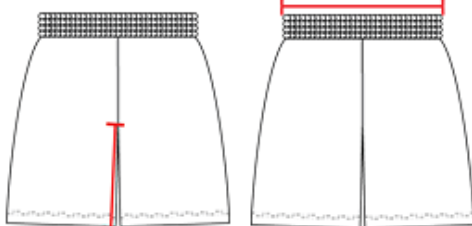

HOW TO MEASURE

These product specifications reference a product's measurements. For sizing information and guidance, please reference our sizing charts.

INSEAM

Measured from crotch point to bottom leg opening.

WAIST WIDTH

Measured across the top of the waist opening.