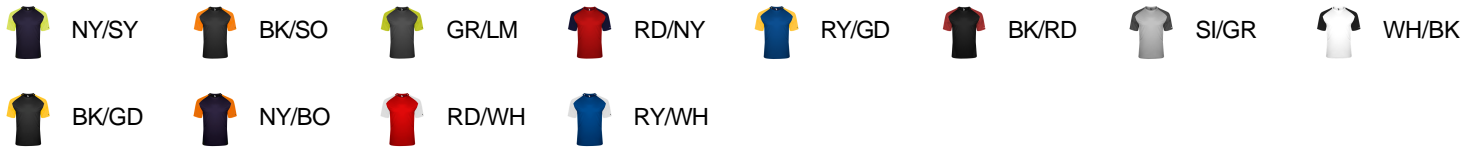

# # 423000 MEN'S BREAKOUTTEE

- 100% Polyester moisture management/antimicrobial performance fabric
- Contrast textured shoulders and sleeves
- Badger sport shoulder for maximum movement
- Self-fabric collar
- Double-needle hem
- Badger heat seal logo on left sleeve

## COLORS

## SPECIFICATIONS

COLOR	XS	S	M	L	XL	2XL	3XL	4XL
<b>Piece Weight</b> measured in pounds	0.00	0.00	0.00	0.00	0.00	0.00	0.00	0.00
<b>Case Count</b> # of units per case	1	1	1	1	1	1	1	1