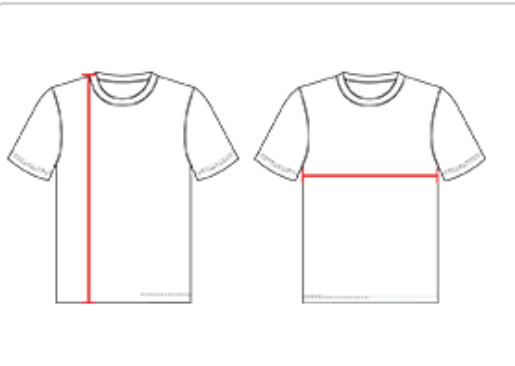

HOW TO MEASURE

These product specifications reference a product's measurements. For sizing information and guidance, please reference our sizing charts.

BODY LENGTH

Measured on the front from the shoulder/neck intersection to the bottom of the garment.

CHEST WIDTH

Measured across the chest, 1" below the armhole seam.