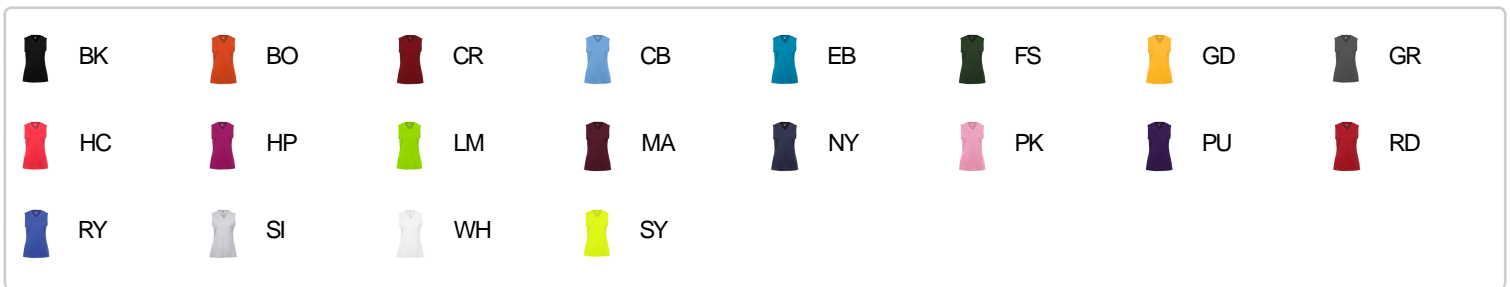

# # 416300 WOMEN'S B-CORE WOMEN'S SLEEVELESS TEE

- Badger Sport paneled shoulder for maximum movement
- 100% polyester moisture management/antimicrobial performance fabric
- Self-fabric lap v-neck
- Badger heat seal logo on center back
- Double-needle hem

## COLORS