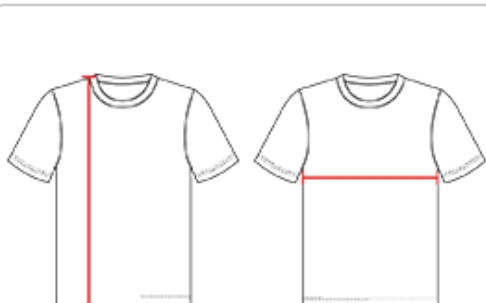

HOW TO MEASURE

These product specifications reference a product's measurements. For sizing information and guidance, please reference our sizing charts.

BODY LENGTH

Measured on the front from the shoulder/neck intersection to the bottom of the garment.

CHEST WIDTH

Measured across the chest, 1" below the armhole seam.