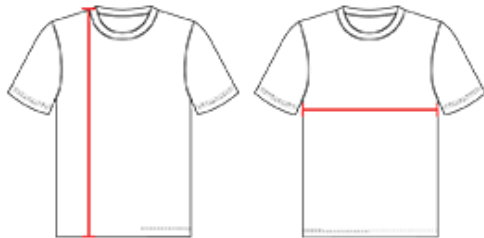

5 2 M M W Y GIRLS' GIRLS' FASTPITCH JERSEY

- 100% eXtreme mock mesh cationic colorfast polyester with moisture management mbers
- Two button henley inset placket
- Self-material set-in collar cover stitched for appearance
- Set-in short sleeves
- Straight-hemmed bottom

COLORS

NA | BK	NA | CB	NA | FS	NA | NY	NA | PK	NA | PU	NA | RD	NA | RY
NA | WH	NA | EY	NA | ML					

SPECIFICATIONS

Piece Weight
measured in pounds

Case Count
# of units per case

HOW TO MEASURE

These product specifications reference a product's measurements. For sizing information and guidance, please reference our sizing charts.

BODY LENGTH

Measured on the front from the shoulder/neck intersection to the bottom of the garment.

CHEST WIDTH

Measured across the chest, 1" below the armhole seam.