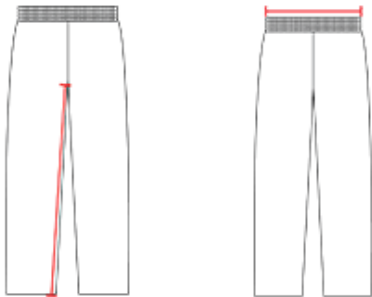

640SL MEN'S ADULT FOOTBALL PANT

- 100% Stretch Polyester Dazzle Cloth With special Knit-In Stretch Characteristics
- Five panel back construction with duke crotch
- Mesh Thigh And Knee Pad Pocket
- Slotted Elastic Waist
- Cover seamed throughout for additional strength

COLORS

SPECIFICATIONS

	S	M	L	XL	2XL	3XL
Piece Weight measured in pounds	0.51	0.51	0.51	0.51	0.51	0.51
Case Count # of units per case	60	60	60	60	60	60

HOW TO MEASURE

These product specifications reference a product's measurements. For sizing information and guidance, please reference our sizing charts.

WAIST WIDTH

Measured across the top of the waist opening.

INSEAM

Measured from crotch point to bottom leg opening.