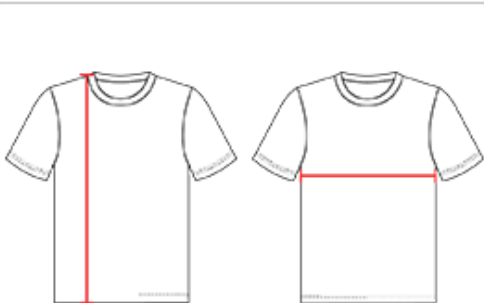

220100 YOUTH GRITYOUTHTEE

- 100% Polyester moisture management/antimicrobial performance fabric
- Sublimated back body
- Badger sport shoulder for maximum movement
- Self-fabric collar
- Double-needle hem
- Badger heat seal logo on left sleeve

COLORS

SPECIFICATIONS

	XS	S	M	L	XL
Piece Weight measured in pounds	0.25	0.25	0.25	0.25	0.25
Spec Body Length measured in inches	21	23	25	26	27
Spec Chest Width measured in inches	15	16	17	18	19
Case Count # of units per case	36	36	36	36	36

HOW TO MEASURE

These product specifications reference a product's measurements. For sizing information and guidance, please reference our sizing charts.

BODY LENGTH

Measured on the front from the shoulder/neck intersection to the bottom of the garment.

CHEST WIDTH

Measured across the chest, 1" below the armhole seam.