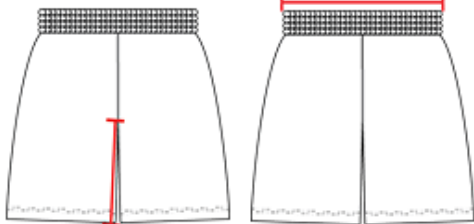

#726600 UNISEX

B-PIVOTREV.SHORT

- 9" inseam
- Reversible short
- Contrast side inserts
- Each layer individually hemmed for easy screening
- 100% Polyester moisture management/antimicrobial performance fabric
- Collegiate Cut
- Covered elastic waistband with drawcord
- May be branded Alleson Athletic on the inside - all other aspects of the product will remain the same

COLORS

SPECIFICATIONS

	S	M	L	XL	2XL	3XL
Piece Weight measured in pounds	0.66	0.66	0.66	0.66	0.66	0.66
Spec Inseam measured in inches	9	9	9	9	9	9
Case Count # of units per case	36	36	36	36	36	24

HOW TO MEASURE

These product specifications reference a product's measurements. For sizing information and guidance, please reference our sizing charts.

INSEAM

Measured from crotch point to bottom leg opening.

WAIST WIDTH

Measured across the top of the waist opening.