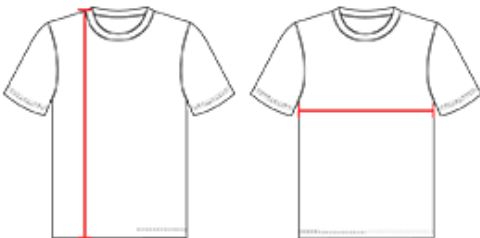

420500 MEN'S OMBRE HOOD TEE

- 100% Polyester moisture management/antimicrobial performance fabric
- Sublimated front and back body and hood
- Badger sport shoulder for maximum movement
- Self-fabric hood with drawcord
- Double-needle hem
- Badger heat seal logo on left sleeve

COLORS

SPECIFICATIONS

COLOR	XS	S	M	L	XL	2XL	3XL	4XL
Piece Weight measured in pounds	0.00	0.00	0.00	0.00	0.00	0.00	0.00	0.00
Case Count # of units per case	1	1	1	1	1	1	1	1

HOW TO MEASURE

These product specifications reference a product's measurements. For sizing information and guidance, please reference our sizing charts.

BODY LENGTH

Measured on the front from the shoulder/neck intersection to the bottom of the garment.

CHEST WIDTH

Measured across the chest, 1" below the armhole seam.