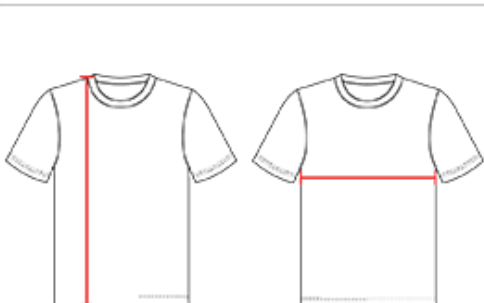

856600 MEN'S B-PIVOTREV.TANK

- May be branded Alleson Athletic on the inside - all other aspects of the product will remain the same
- Contrast side inserts
- Individually hemmed bottom for easy access screening
- 100% polyester moisture management/antimicrobial performance fabric
- Collegiate Cut
- Double-needle hem
- Self-fabric v-neck collar
- Reversible

COLORS

SPECIFICATIONS

	S	M	L	XL	2XL	3XL
Piece Weight measured in pounds	0.52	0.52	0.52	0.52	0.52	0.52
Spec Body Length measured in inches	30	31	32	33	34	35
Spec Chest Width measured in inches	19	21	23	25	27	29
Case Count # of units per case	36	36	36	36	36	24

HOW TO MEASURE

These product specifications reference a product's measurements. For sizing information and guidance, please reference our sizing charts.

BODY LENGTH

Measured on the front from the shoulder/neck intersection to the bottom of the garment.

CHEST WIDTH

Measured across the chest, 1" below the armhole seam.