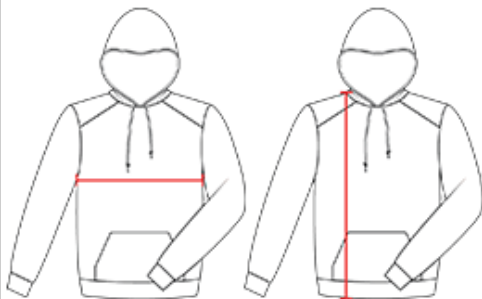

COLORS

CAHT

STHT

SPECIFICATIONS

COLOR	XS	S	M	L	XL	2XL	3XL	4XL
Piece Weight measured in pounds	1.22	1.22	1.22	1.22	1.22	1.22	1.22	1.22
Spec Body Length measured in inches	28 1/2	29	29 1/2	30	30 1/2	31	31 1/2	32
Spec Chest Width measured in inches	19	20	22	24	26	28	30	32
Case Count # of units per case	24	24	24	24	24	24	12	12

HOW TO MEASURE

These product specifications reference a product's measurements. For sizing information and guidance, please reference our sizing charts.

BODY LENGTH

Measured on the front from the shoulder/neck intersection to the bottom of the garment.