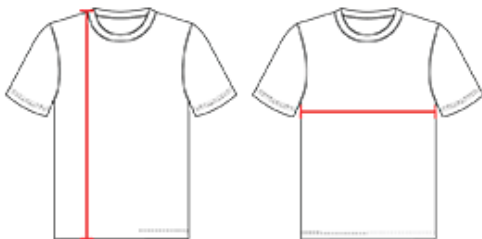

422000 MEN'S HEX2.0TEE

- 100% Sublimated Polyester moisture management/ antimicrobial performance fabric
- Badger sport shoulder for maximum movement
- Self-fabric collar
- Double-needle hem
- Badger heat seal logo on left sleeve

COLORS

SPECIFICATIONS

COLOR	XS	S	M	L	XL	2XL	3XL	4XL
Piece Weight measured in pounds	0.00	0.00	0.00	0.00	0.00	0.00	0.00	0.00
Case Count # of units per case	1	1	1	1	1	1	1	1

HOW TO MEASURE

These product specifications reference a product's measurements. For sizing information and guidance, please reference our sizing charts.

BODY LENGTH

Measured on the front from the shoulder/neck intersection to the bottom of the garment.

CHEST WIDTH

Measured across the chest, 1" below the armhole seam.