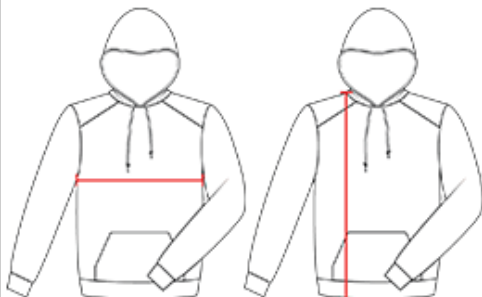

#148600 WOMEN'S PERF. FLEECE WOMEN'S 1 / 4 ZIP

- 100% Polyester moisture management fabric
- Self-fabric collar with 8" locking zipper
- 2 front pockets with headset opening
- Cuffs feature smooth hem front with rib on back half
- Embroidered badger logo on left sleeve

COLORS

SPECIFICATIONS

COLOR	XS	S	M	L	XL	2XL
Piece Weight measured in pounds	1.20	1.20	1.20	1.20	1.20	1.20
Spec Body Length measured in inches	26	26 1/2	27	27 1/2	28	28 1/2
Spec Chest Width measured in inches	16	18	20	22	24	26
Case Count # of units per case	24	24	24	24	24	24

HOW TO MEASURE

These product specifications reference a product's measurements. For sizing information and guidance, please reference our sizing charts.

BODY LENGTH

Measured on the front from the shoulder/neck intersection to the bottom of the garment.