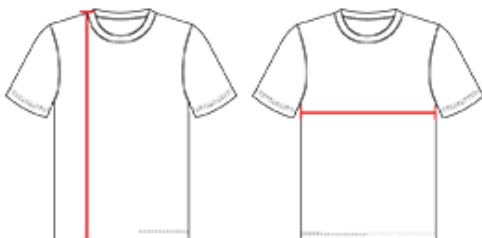

26100 YOUTH AERO YOUTH SINGLET

- 100% polyester moisture management/antimicrobial performance fabric
- Badger heat seal logo on center back
- Double-needle hem
- Contrast front and back inserts
- Self-fabric binding neck and armhole

COLORS

SPECIFICATIONS

COLOR	XS	S	M	L	XL
Piece Weight measured in pounds	0.24	0.24	0.24	0.24	0.24
Spec Body Length measured in inches	20	21	22	23	24
Spec Chest Width measured in inches	13	14	15	16	17
Case Count # of units per case	36	36	36	36	36

HOW TO MEASURE

These product specifications reference a product's measurements. For sizing information and guidance, please reference our sizing charts.

BODY LENGTH

Measured on the front from the shoulder/neck intersection to the bottom of the garment.

CHEST WIDTH

Measured across the chest, 1" below the armhole seam.