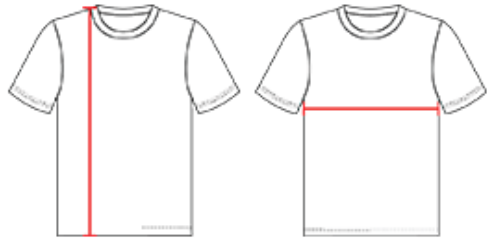

#192100 MEN'S 2B1 TEE (WITH MASK)

- 100% Polyester moisture management/odor protection performance fabric
- Built-in self-fabric mask can easily be pulled over face to act as a barrier to the exterior environment
- Attached mask features a double-ply construction to provide optimal protection
- Attached mask contours and conforms to the face and has ear holes to provide maximum comfort and stability
- Badger Sport paneled shoulder for maximum movement
- Double-needle hem
- Badger heat seal logo on left sleeve
- Note - We are not able to accept returns on this style
- NFHS approved while Covid restrictions in place
- Patent Pending
- Note: Returns not accepted on this style

COLORS

SPECIFICATIONS

	S	M	L	XL	2XL	3XL	4XL
Piece Weight measured in pounds	0.40	0.40	0.40	0.40	0.40	0.40	0.40
Spec Body Length measured in inches	29	30	31	32	33	34	35
Spec Chest Width measured in inches	19	21	23	25	27	29	31
Case Count # of units per case	36	36	36	36	36	24	24

HOW TO MEASURE

These product specifications reference a product's measurements. For sizing information and guidance, please reference our sizing charts.

BODY LENGTH

Measured on the front from the shoulder/neck intersection to the bottom of the garment.

CHEST WIDTH

Measured across the chest, 1" below the armhole seam.