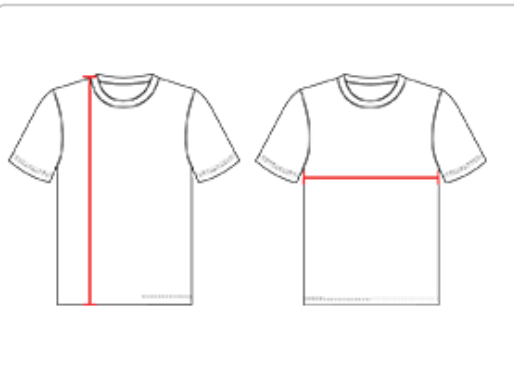

#192300 MEN'S 2B1 SLEEVELESSTEE

- 100% Polyester moisture management/odor protection performance fabric
- Built-in self-fabric mask can easily be pulled over face to act as a barrier to the exterior environment
- Built-in mask contours and conforms to the face and has ear holes to provide maximum comfort and stability
- Badger Sport paneled shoulder for maximum movement
- Double-needle hem
- Badger heat seal logo on center back mask
- NFHS approved while Covid restrictions in place
- Patent Pending
- Note: We are not able to accept returns on this style

COLORS

SPECIFICATIONS

	S	M	L	XL	2XL	3XL	4XL
Piece Weight measured in pounds	4.00	4.00	4.00	4.00	4.00	4.00	4.00
Spec Body Length measured in inches	29	30	31	32	33	34	35
Spec Chest Width measured in inches	19	21	23	25	27	29	31
Case Count # of units per case	36	36	36	36	36	24	24

HOW TO MEASURE

These product specifications reference a product's measurements. For sizing information and guidance, please reference our sizing charts.

BODY LENGTH

Measured on the front from the shoulder/neck intersection to the bottom of the garment.

CHEST WIDTH

Measured across the chest, 1" below the armhole seam.