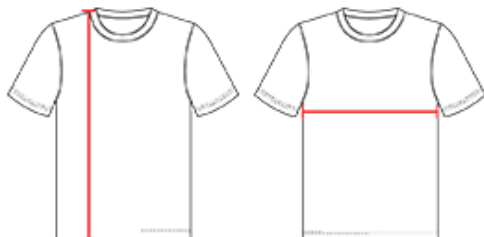

#LJ101G GIRLS' GIRLSLACROSSEJERSEY

- Waist Length Jersey With High Abrasion Resistant body Fabric
- Contrast Color Overlaid 1/2" Side Stripe From Arm Opening Ending At Bottom Of Jersey
- NFHS Legal

COLORS

SPECIFICATIONS

	S	M	L
Piece Weight measured in pounds	0.51	0.51	0.51
Case Count # of units per case	110	110	100

HOW TO MEASURE

These product specifications reference a product's measurements. For sizing information and guidance, please reference our sizing charts.

BODY LENGTH

Measured on the front from the shoulder/neck intersection to the bottom of the garment.

CHEST WIDTH

Measured across the chest, 1" below the armhole seam.