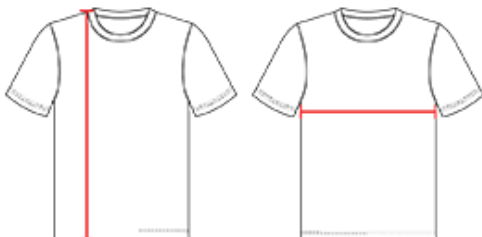

A105BW WOMEN'S WOMENSBANKREVERSIBLEWNBA RACERBACKJERSEY

- 100% Extreme Power Flex Cationic Colorfast Polyester With Moisture Management Fibers
- Double Ply Extreme Tear Drop Fully Reversible Jersey
- Soft Cool Hand
- Lightweight Basketball Mock Mesh
- Contrasting Color Exposed Top Stitching Across Upper Chest On Front And Back On Both Colorway Sides Of Jersey
- Women's Fit Jersey With Racerback

COLORS

SPECIFICATIONS

	S	M	L	XL	2XL
Piece Weight measured in pounds	0.51	0.51	0.51	0.51	0.51
Case Count # of units per case	80	80	70	70	60

HOW TO MEASURE

These product specifications reference a product's measurements. For sizing information and guidance, please reference our sizing charts.

BODY LENGTH

Measured on the front from the shoulder/neck intersection to the bottom of the garment.

CHEST WIDTH

Measured across the chest, 1" below the armhole seam.